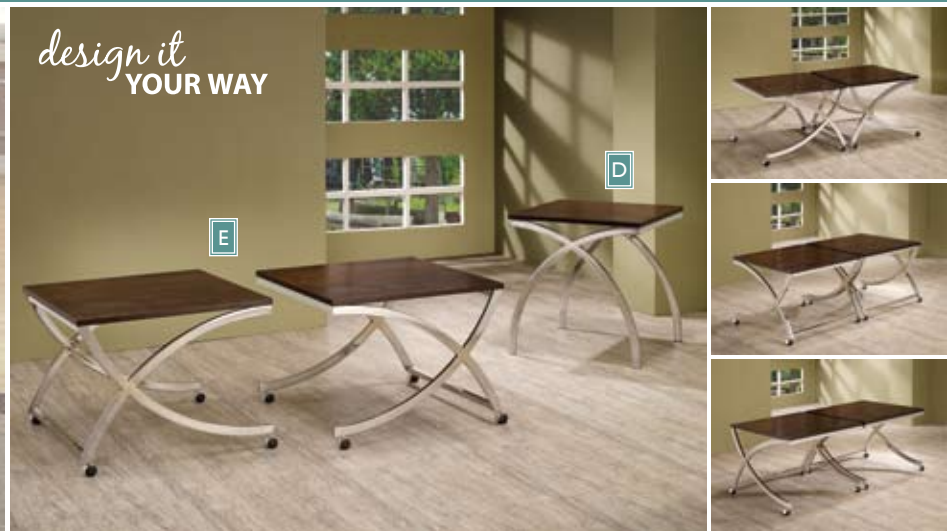

Clean lines, a detailed pedestal base and a warm oak finish define the look of this beautiful occasional group, available in three sizes.

Add this occasional group to any modern home for a clean and sophisticated look. The coffee table features caster wheels to easily rotate and change the look of this piece.